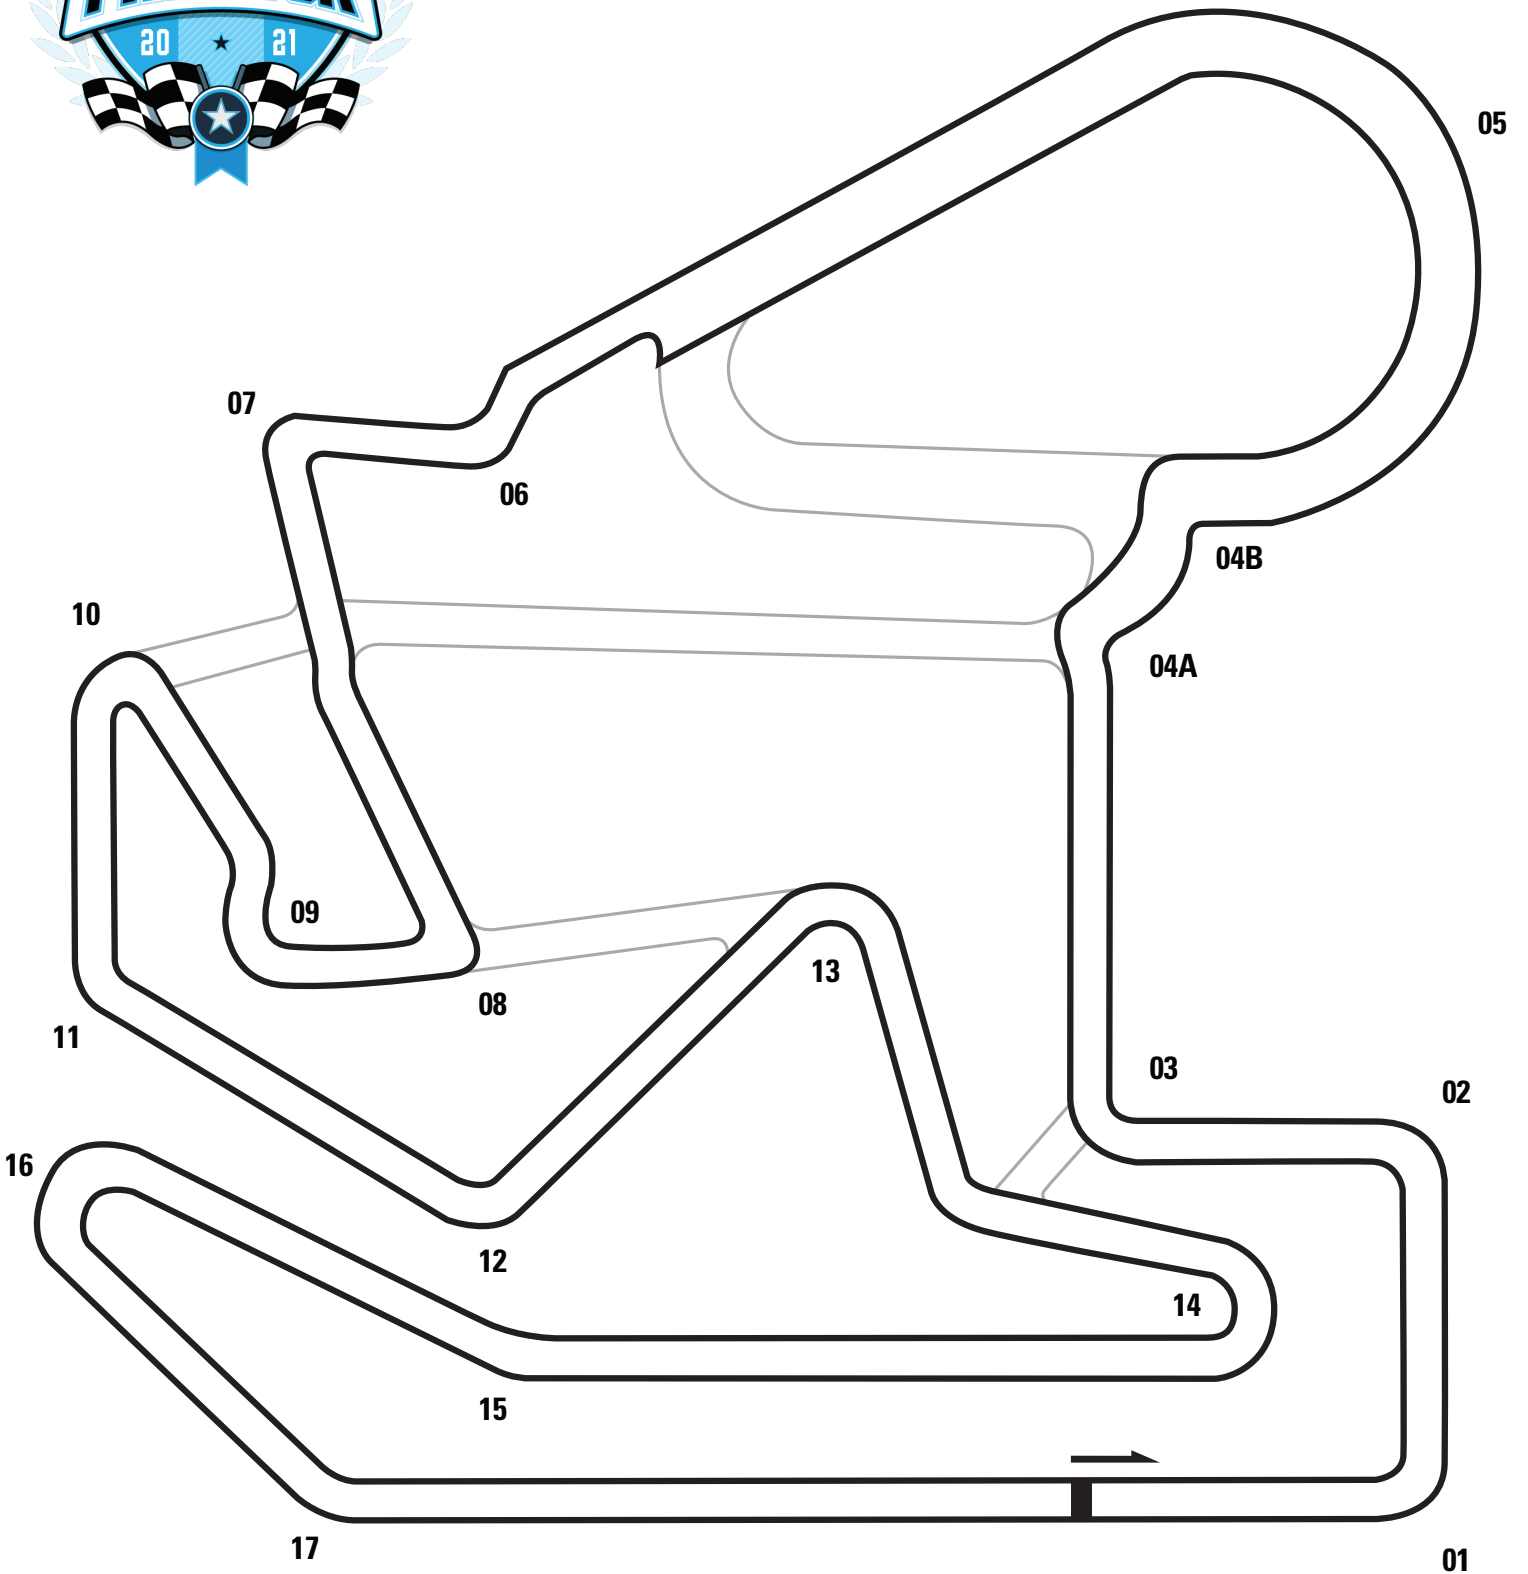

# Superkarts! USA

CONFIGURATION:  
TRACK LENGTH:  
TRACK DIRECTION:

SKUSA SUPER MILE  
0.95 MILES / 1.53 KILOMETERS  
COUNTER CLOCKWISE