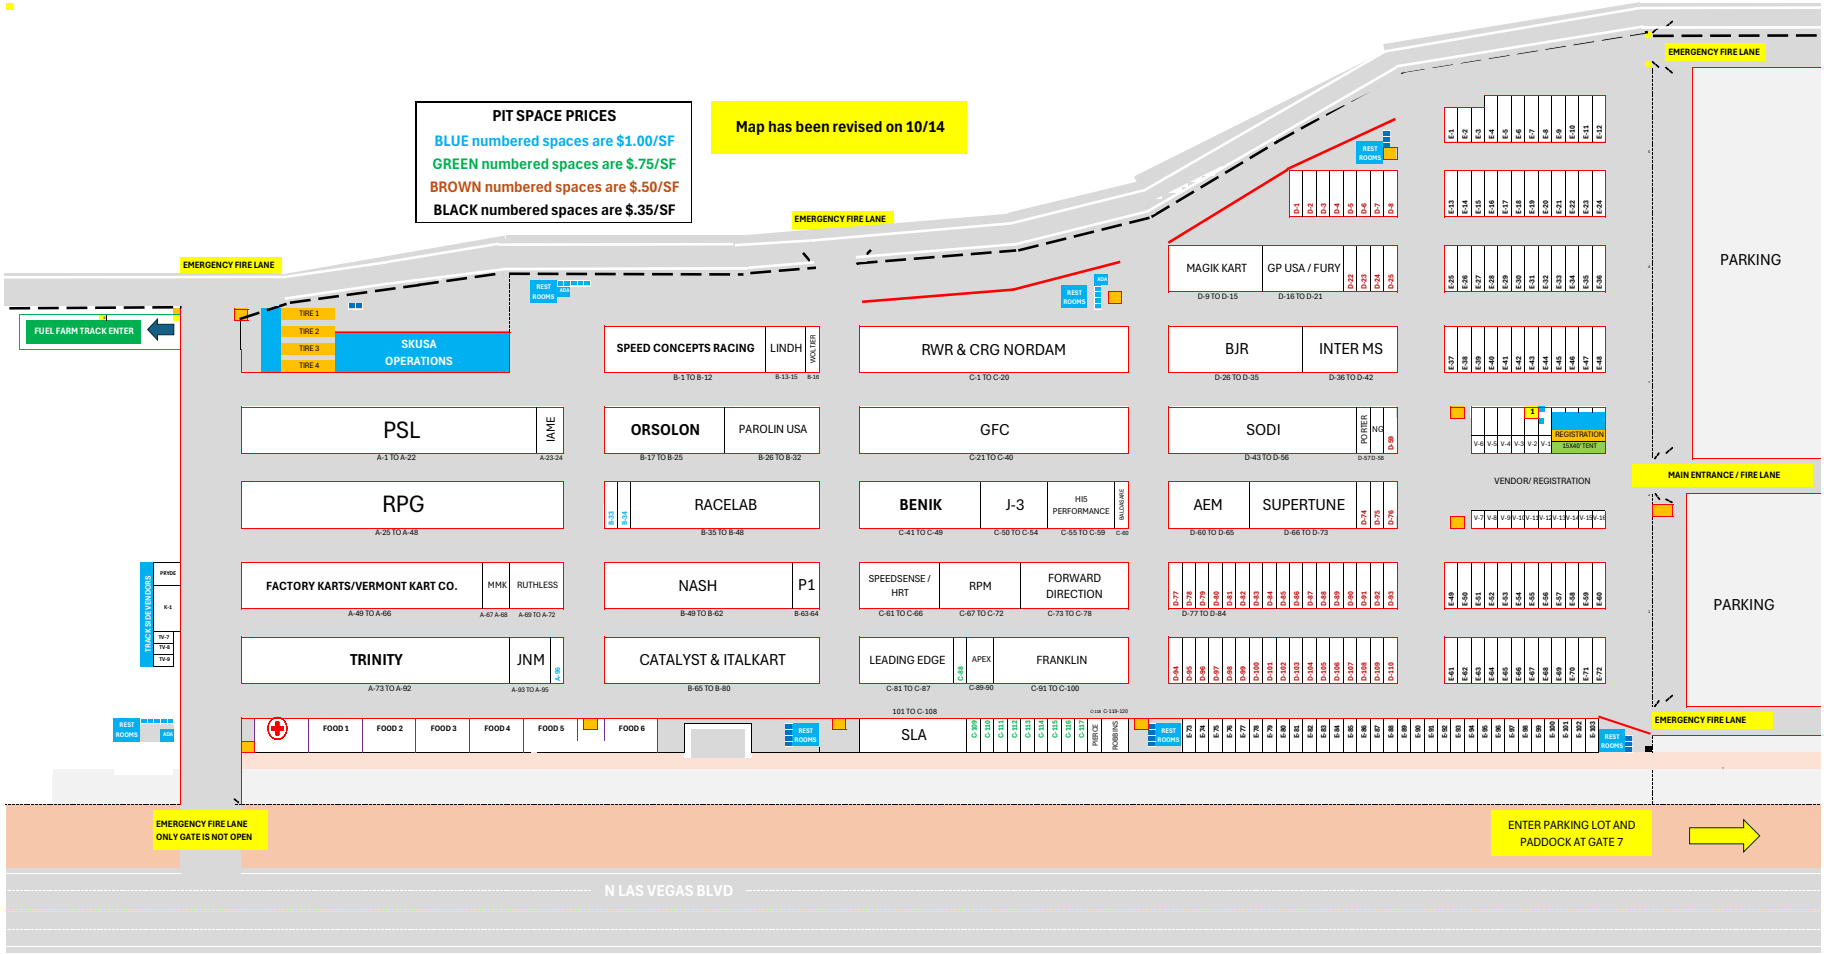

PIT SPACE PRICES
BLUE numbered spaces are \$1.00/SF
GREEN numbered spaces are \$.75/SF
BROWN numbered spaces are \$.50/SF
BLACK numbered spaces are \$.35/SF

Map has been revised on 10/14

EMERGENCY FIRE LANE
 ONLY GATE IS NOT OPEN

ENTER PARKING LOT AND
 PADDOCK AT GATE 7

N LAS VEGAS BLVD